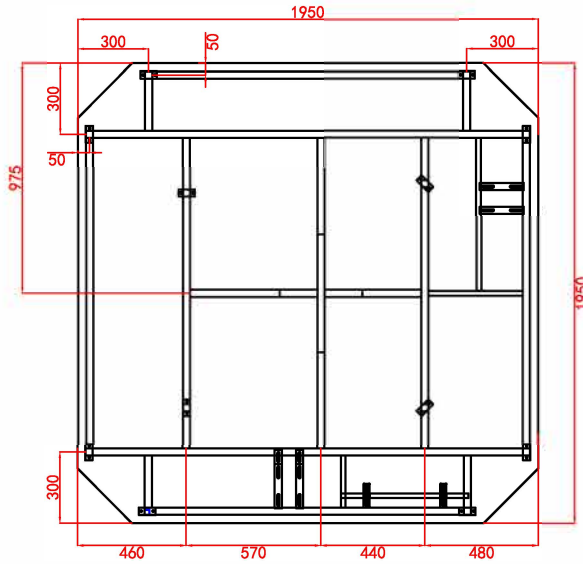

# Storm

●: support/leveling point

Item	name	hole size	Item	name	hole size
1	2"directionel jet	ø38	2	2"rotate jet	ø38
3	2.5"directionel jet	ø46	4	2.5"double roto jet	ø46
5	3.5"directionel jet	ø65	6	3.5"roto jet	ø65
7	3.5"double roto jet	ø65	8	4"roto jet	ø65
9	4.5"double roto jet	ø65	10	5"roto jet	ø95
11	multi-port double roto jet	ø95	12	air jet	ø30
13	200GPM suction	ø85	14	drain (90GPM)	ø60
15	air regulator	ø44	16	water controler	ø56
17	LED light	ø95	18	Water diversion valve	ø80
19	aromatherapy	ø44	20	control panel	By request
21	filter	ø170	22	waterfall	By request
23	water scape	ø38	24	circulation jets	ø32
25	1"directionel jet	ø28	26	Dragon drain	ø30