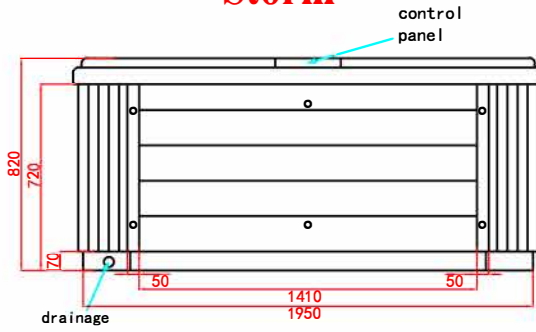

# Storm

●: support/leveling point

Item	name	hole size	Item	name	hole size
1	2"directionel jet	ø38	2	2"rotate jet	ø38
3	2.5"directionel jet	ø46	4	2.5"double roto jet	ø46
5	3.5"directionel jet	ø65	6	3.5"roto jet	ø65
7	3.5"double roto jet	ø65	8	4"roto jet	ø65
9	4.5"double roto jet	ø65	10	5"roto jet	ø95
11	multi-port double roto jet	ø95	12	air jet	ø30
13	200GPM suction	ø85	14	drain (90GPM)	ø60
15	air regulator	ø44	16	water controler	ø56
17	LED light	ø95	18	Water diversion valve	ø80
19	aromatherapy	ø44	20	control panel	By request
21	filter	ø170	22	waterfall	By request
23	water scape	ø38	24	circulation jets	ø32
25	1"directionel jet	ø28	26	Dragon drain	ø30