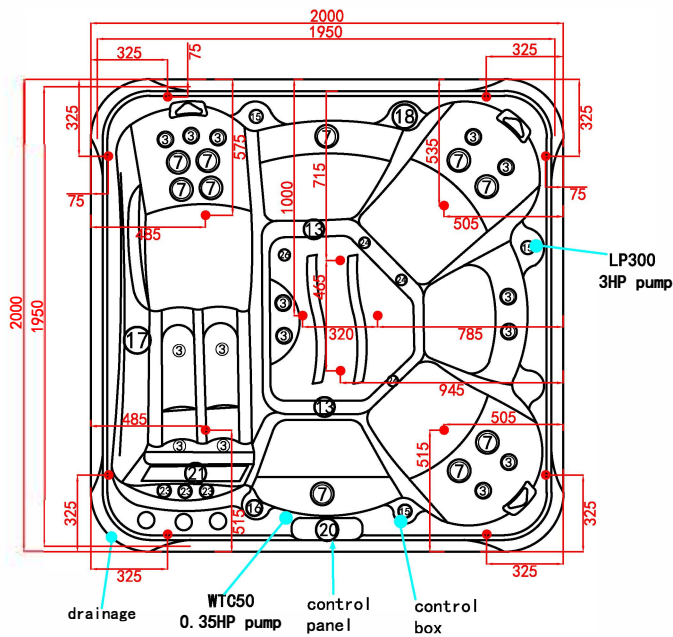

# Storm

●: support/leveling point

Item	name	hole size	Item	name	hole size
1	2"directionel jet	ø38	2	2"rotate jet	ø38
3	2.5"directionel jet	ø46	4	2.5"double roto jet	ø46
5	3.5"directionel jet	ø65	6	3.5"roto jet	ø65
7	3.5"double roto jet	ø65	8	4"roto jet	ø65
9	4.5"double roto jet	ø65	10	5"roto jet	ø95
11	multi-port double roto jet	ø95	12	air jet	ø30
13	200GPM suction	ø85	14	drain (90GPM)	ø60
15	air regulator	ø44	16	water controler	ø56
17	LED light	ø95	18	Water diversion valve	ø80
19	aromatherapy	ø44	20	control panel	By request
21	filter	ø170	22	waterfall	By request
23	water scape	ø38	24	circulation jets	ø32
25	1"directionel jet	ø28	26	Dragon drain	ø30