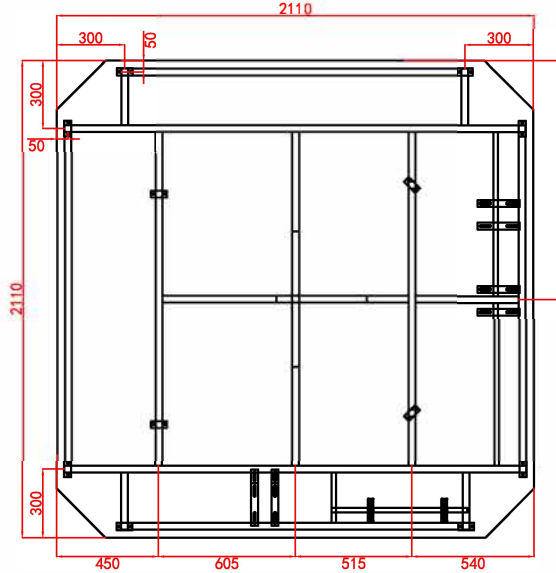

Wind

●: support/leveling point

Item	name	hole size	Item	name	hole size
1	2"directional jet	ø38	2	2"rotate jet	ø38
3	2.5"directional jet	ø46	4	2.5"double roto jet	ø46
5	3.5"directional jet	ø65	6	3.5"roto jet	ø65
7	3.5"double roto jet	ø65	8	4"roto jet	ø65
9	4.5"double roto jet	ø65	10	5"roto jet	ø95
11	5"multi-port double roto jet	ø95	12	air jet	ø30
13	200GPM suction	ø85	14	drain (90GPM)	ø60
15	air regulator	ø44	16	water controler	ø56
17	LED light	ø95	18	Water diversion valve	ø80
19	aromatherapy	ø44	20	control panel	By request
21	filter	ø170	22	waterfall	By request
23	water scape	ø38	24	circulation jets	ø32
25	1"directional jet	ø28	26	Dragon drain	ø30