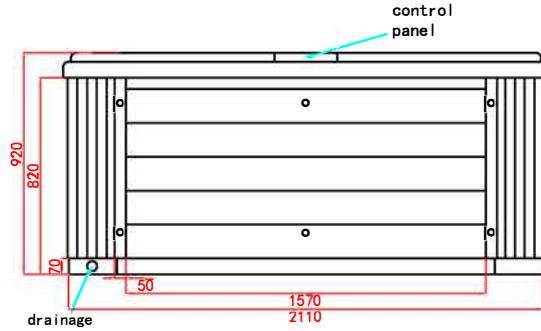

Wind

●: support/leveling point

Item	name	hole size	Item	name	hole size
1	2"directional jet	ø38	2	2"rotate jet	ø38
3	2.5"directional jet	ø46	4	2.5"double roto jet	ø46
5	3.5"directional jet	ø65	6	3.5"roto jet	ø65
7	3.5"double roto jet	ø65	8	4"roto jet	ø65
9	4.5"double roto jet	ø65	10	5"roto jet	ø95
11	5"multi-port double roto jet	ø95	12	air jet	ø30
13	200GPM suction	ø85	14	drain (90GPM)	ø60
15	air regulator	ø44	16	water controler	ø56
17	LED light	ø95	18	Water diversion valve	ø80
19	aromatherapy	ø44	20	control panel	By request
21	filter	ø170	22	waterfall	By request
23	water scape	ø38	24	circulation jets	ø32
25	1"directional jet	ø28	26	Dragon drain	ø30