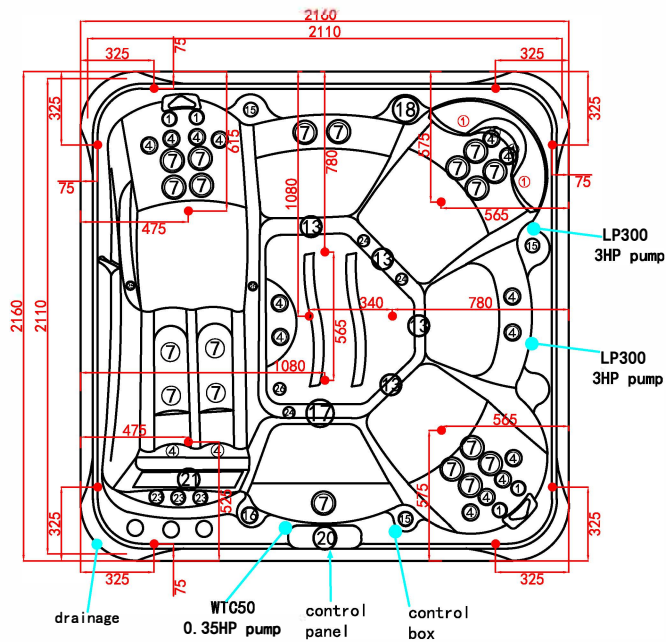

Wind

●: support/leveling point

Item	name	hole size	Item	name	hole size
1	2"directional jet	ø38	2	2"rotate jet	ø38
3	2.5"directional jet	ø46	4	2.5"double roto jet	ø46
5	3.5"directional jet	ø65	6	3.5"roto jet	ø65
7	3.5"double roto jet	ø65	8	4"roto jet	ø65
9	4.5"double roto jet	ø65	10	5"roto jet	ø95
11	5"multi-port double roto jet	ø95	12	air jet	ø30
13	200GPM suction	ø85	14	drain (90GPM)	ø60
15	air regulator	ø44	16	water controler	ø56
17	LED light	ø95	18	Water diversion valve	ø80
19	aromatherapy	ø44	20	control panel	By request
21	filter	ø170	22	waterfall	By request
23	water scape	ø38	24	circulation jets	ø32
25	1"directional jet	ø28	26	Dragon drain	ø30